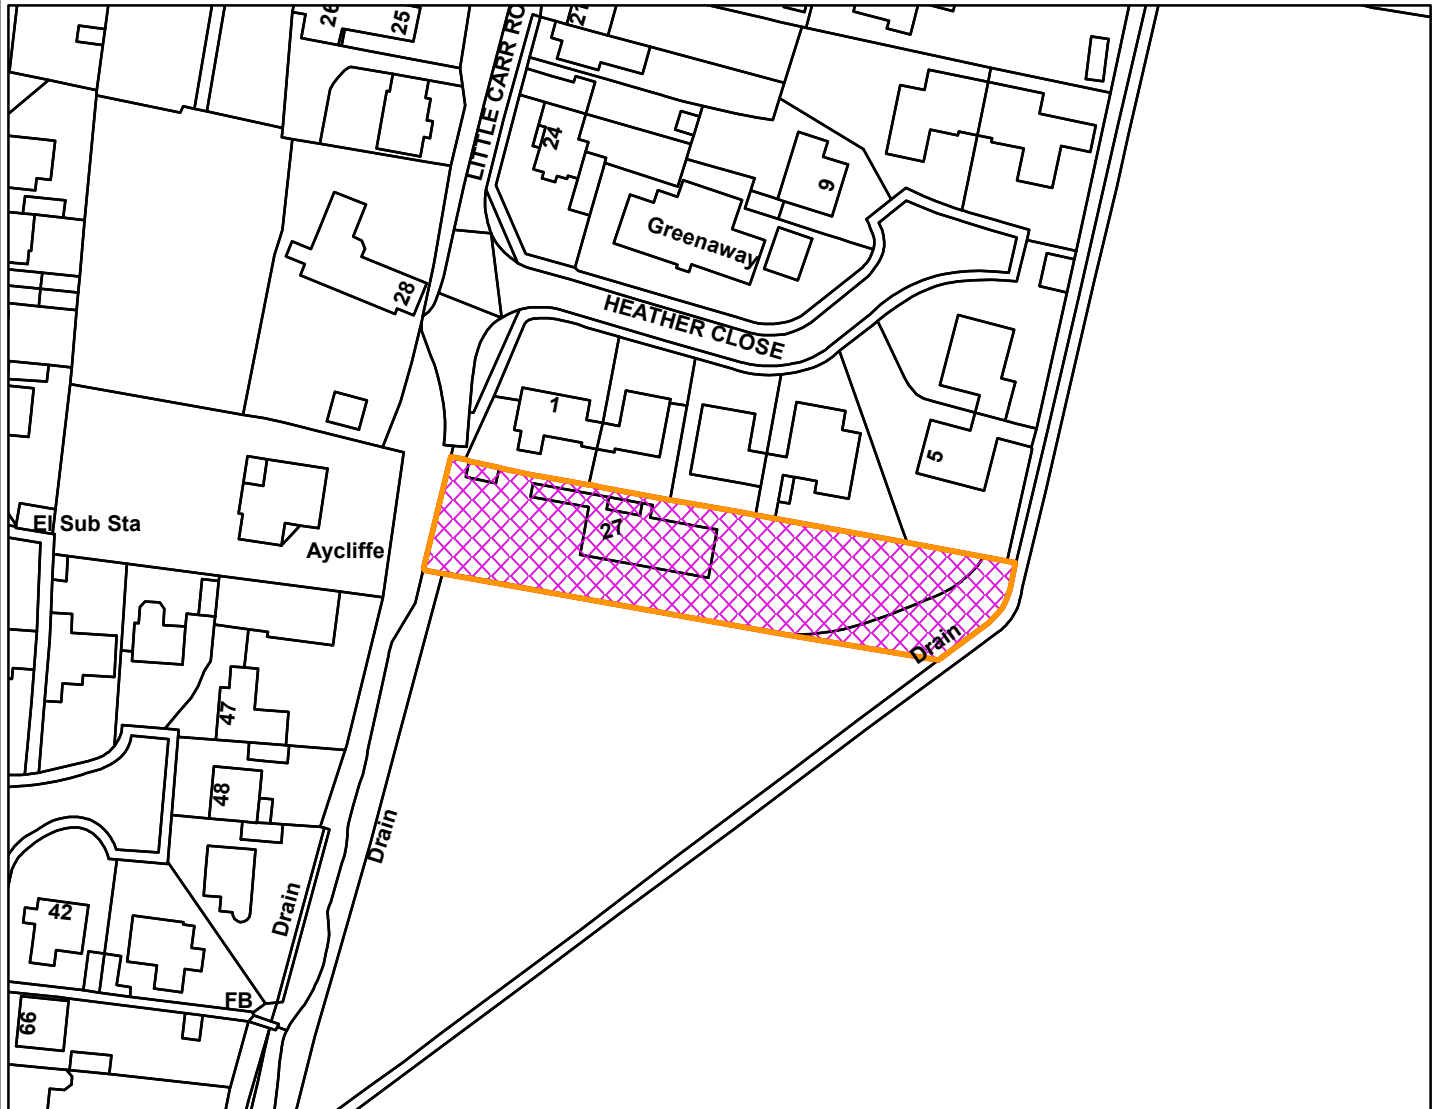

23/01485/F

Borough Council of
**King's Lynn &
West Norfolk**

27 Little Carr Road North Wootton King's Lynn PE30 3RQ

Legend

Scale: 1:1,250

Reproduced from the Ordnance Survey map with permission of the Controller of His Majesty's Stationery Office © Crown Copyright 2023.

Unauthorised reproduction infringes Crown Copyright and may lead to prosecution or civil proceedings.

Organisation	BCKLWN
Department	Department
Comments	
Date	23/01/2024
MSA Number	0100024314